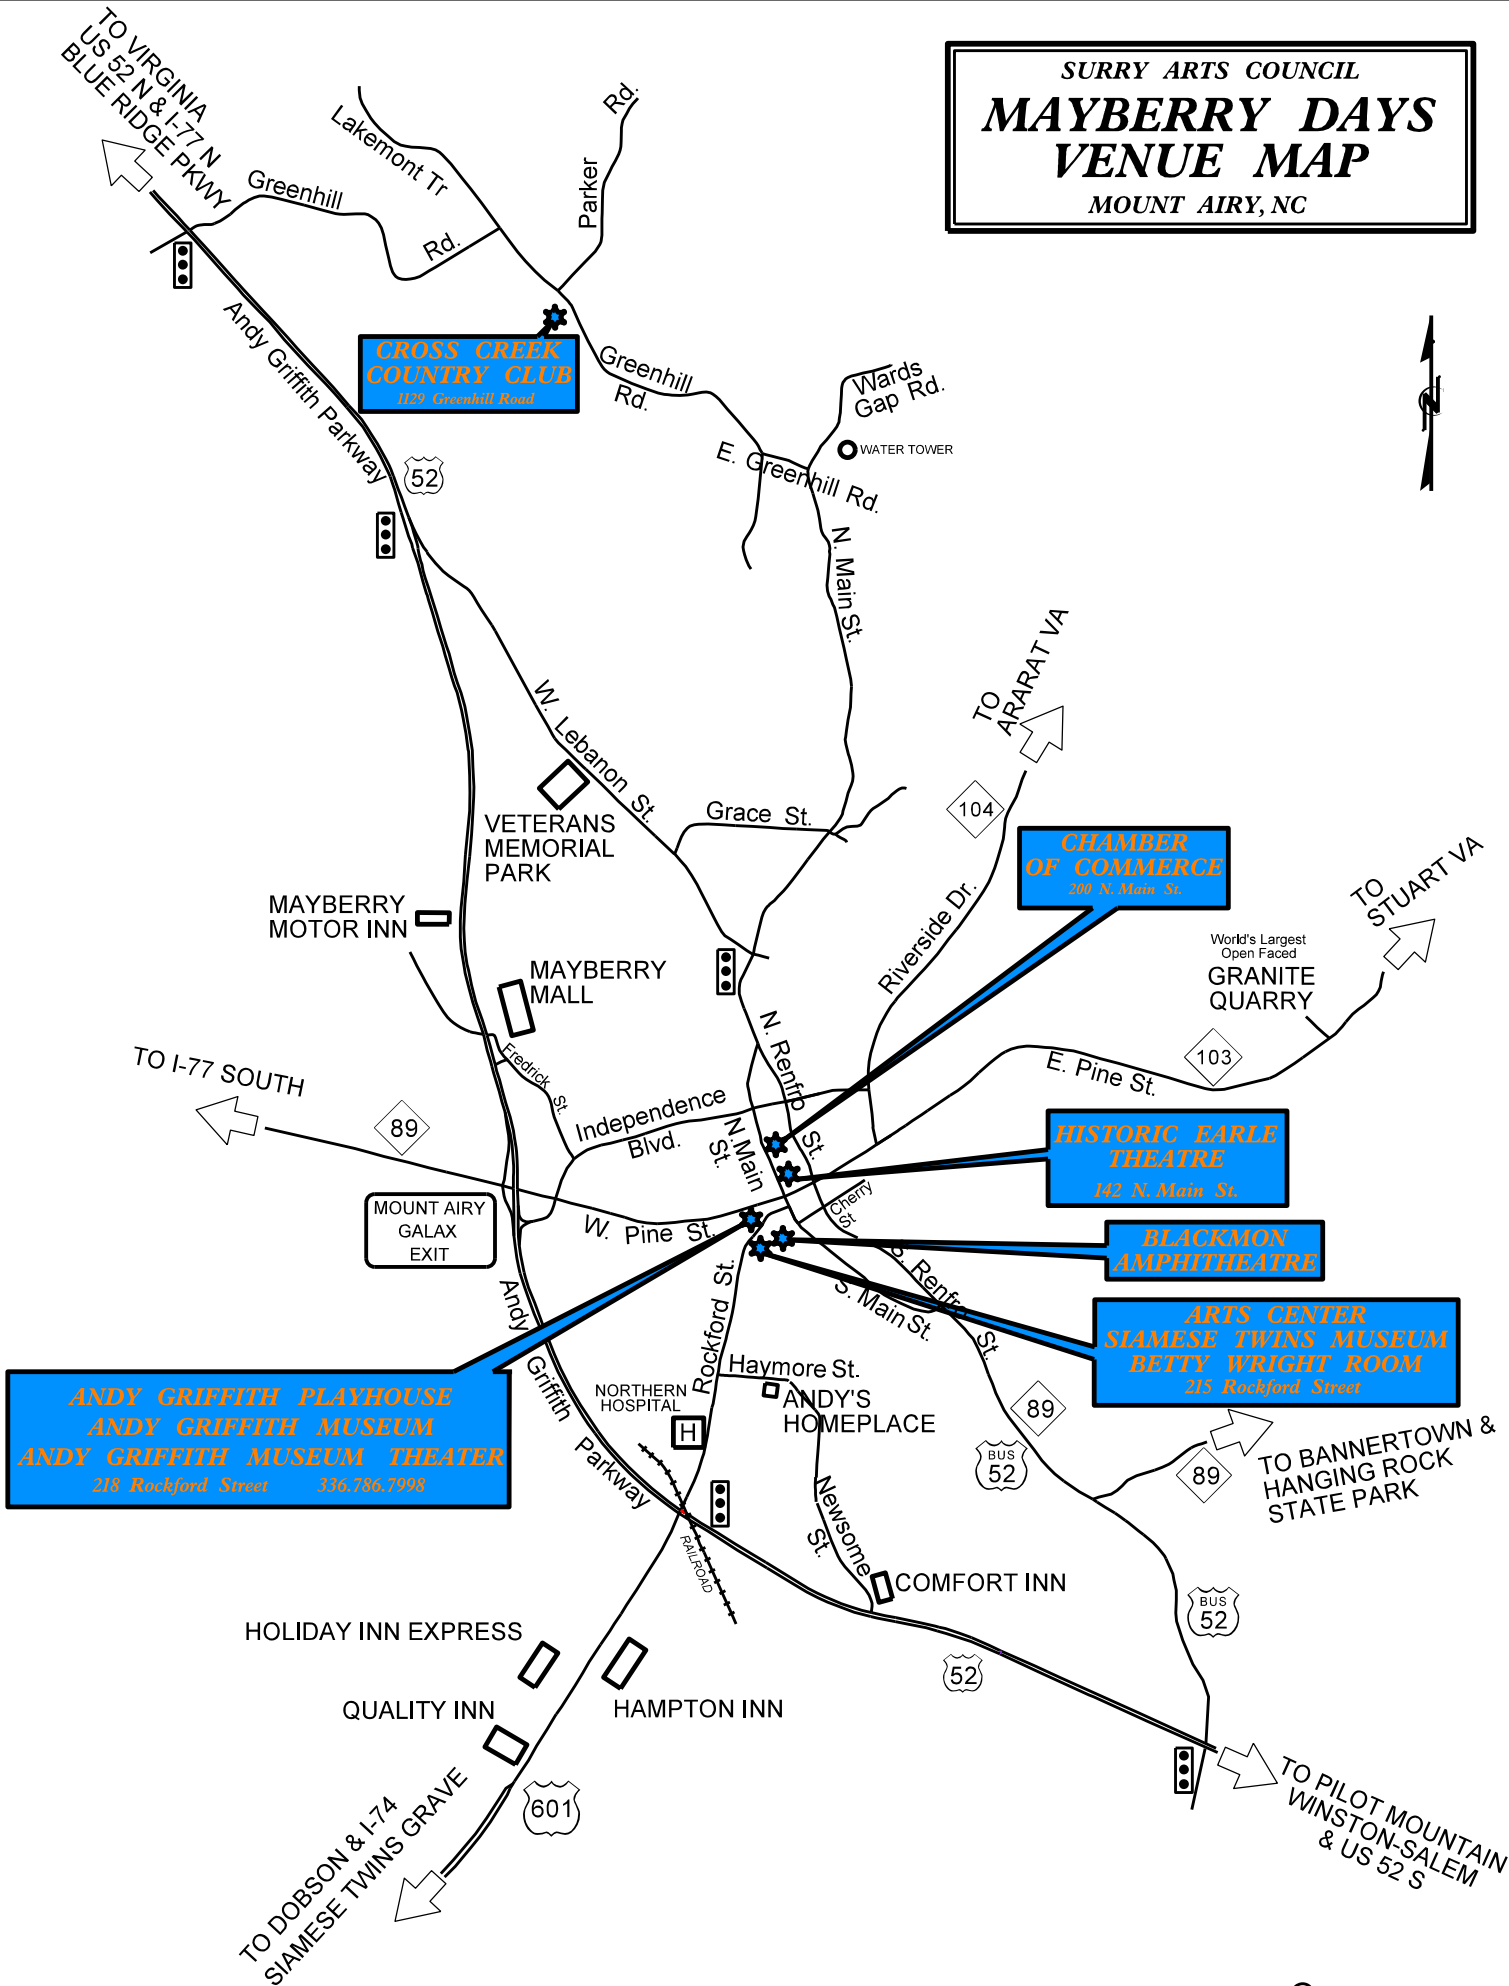

SURRY ARTS COUNCIL
MAYBERRY DAYS
VENUE MAP
 MOUNT AIRY, NC

ANDY GRIFFITH PLAYHOUSE
ANDY GRIFFITH MUSEUM
ANDY GRIFFITH MUSEUM THEATER
 218 Rockford Street 336.786.7998

CROSS CREEK COUNTRY CLUB
 129 Greenhill Road

CHAMBER OF COMMERCE
 288 N. Main St.

HISTORIC EARLE THEATRE
 182 N. Main St.

BLACKMON AMPHITHEATRE

ARTS CENTER
SIAMESE TWINS MUSEUM
BETTY WRIGHT ROOM
 215 Rockford Street